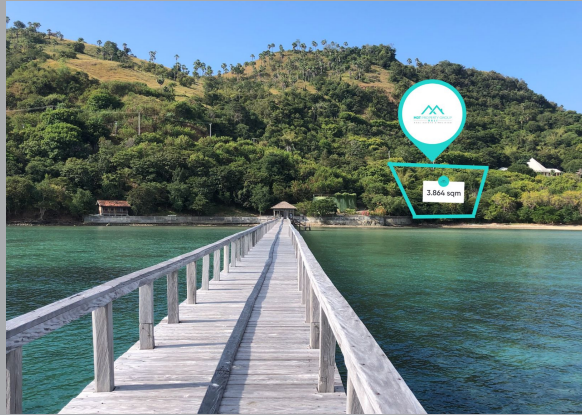

3.864 sqm

www.mtdpropertygroup.com

www.mdtpropertygroup.com

3.864 sqm

www.mdtpropertygroup.com

01

“Escape to paradise with this exceptional land for sale, strategically located just a 10-minute drive from Komodo International Airport. Revel in breathtaking sunset views that stretch across Waerana Bay and encompass the all-new Labuan Bajo marina”

About Land

Strategic Area

Enjoy the convenience of new tar-sealed roads that effortlessly connect the land directly to the heart of Labuan Bajo in just 10 minutes, providing easy access to the vibrant pulse of the town. Indulge in a lifestyle that offers full access to the sea, creating a calm oasis perfect for all water sports enthusiasts.