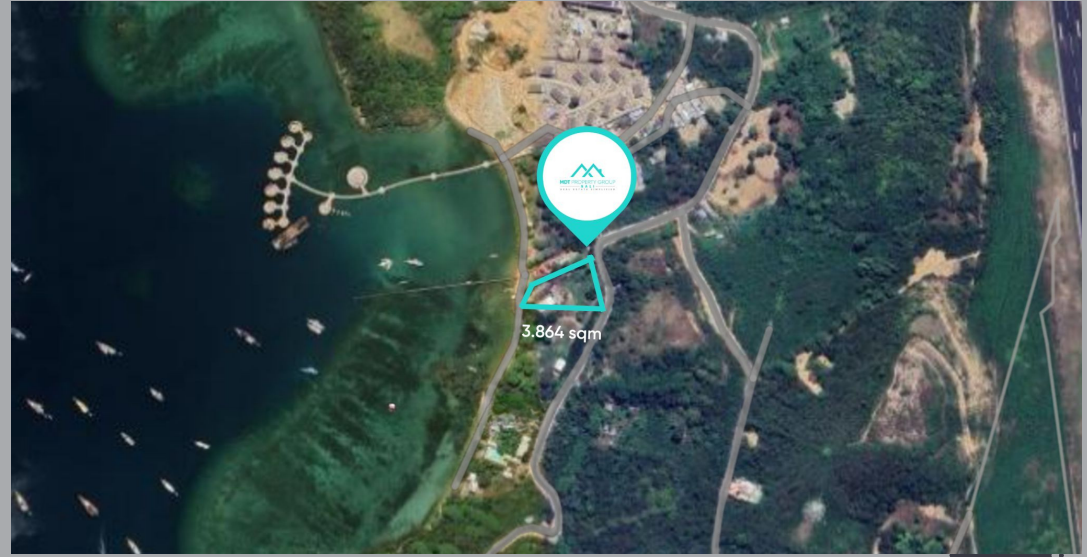

3.864 sqm

www.mtdpropertygroup.com

www.mdtpropertygroup.com

3.864 sqm

www.mdtpropertygroup.com

01

“Escape to paradise with this exceptional land for sale, strategically located just a 10-minute drive from Komodo International Airport. Revel in breathtaking sunset views that stretch across Waerana Bay and encompass the all-new Labuan Bajo marina”

About Land

Strategic Area

Enjoy the convenience of new tar-sealed roads that effortlessly connect the land directly to the heart of Labuan Bajo in just 10 minutes, providing easy access to the vibrant pulse of the town. Indulge in a lifestyle that offers full access to the sea, creating a calm oasis perfect for all water sports enthusiasts.