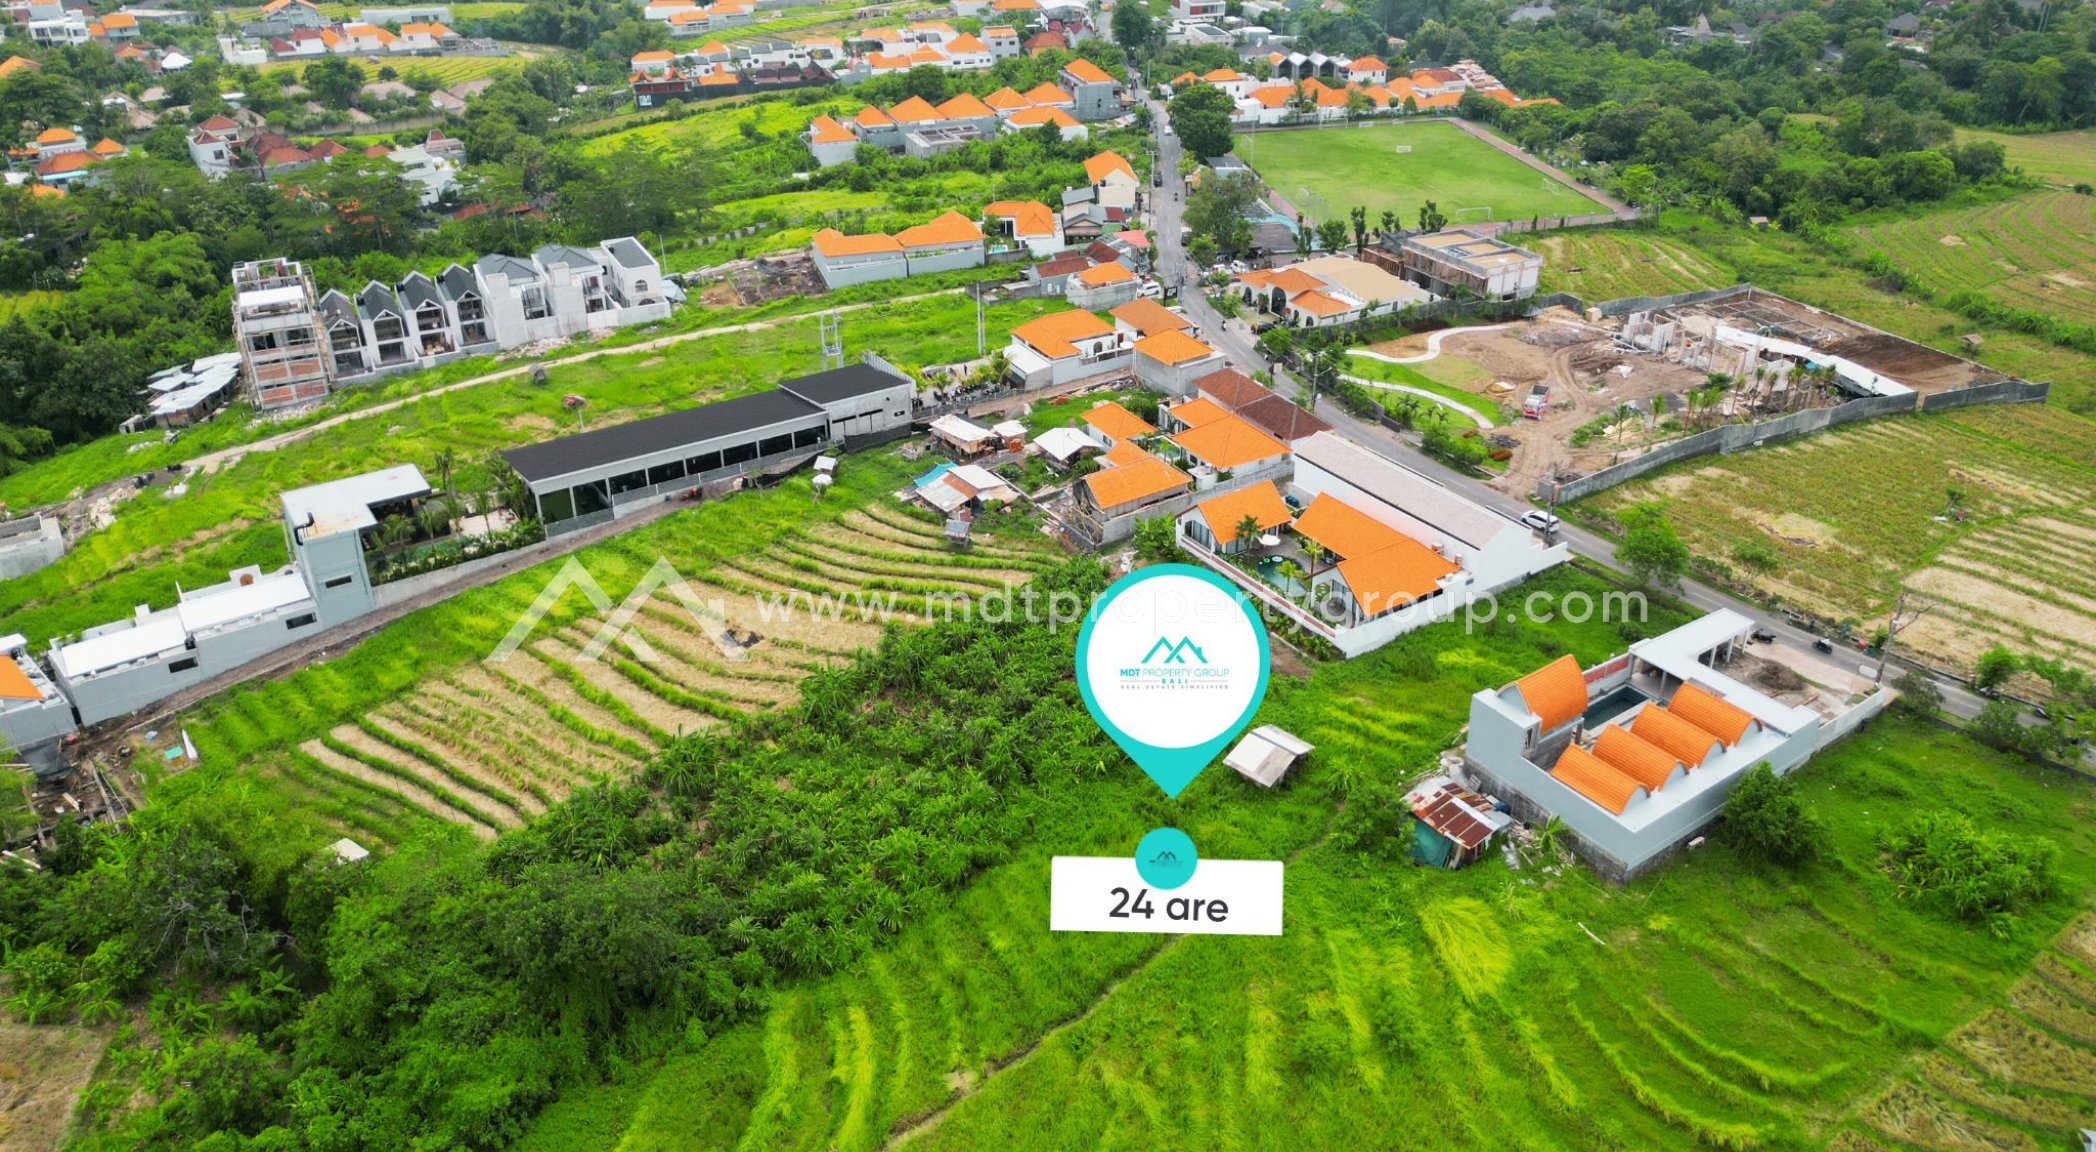

www.mdtpropertygroup.com

24 are